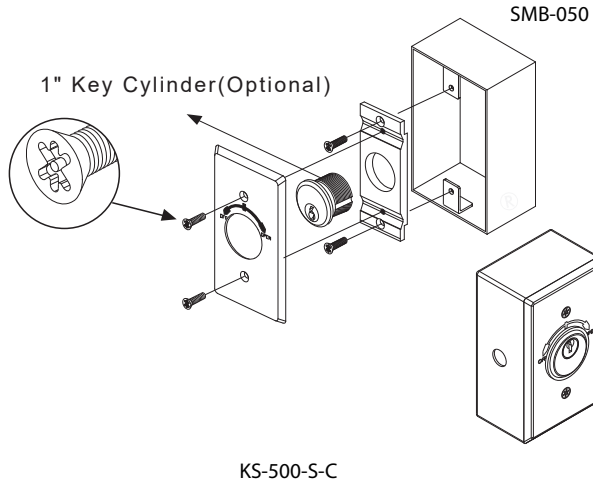

KS-500 Series