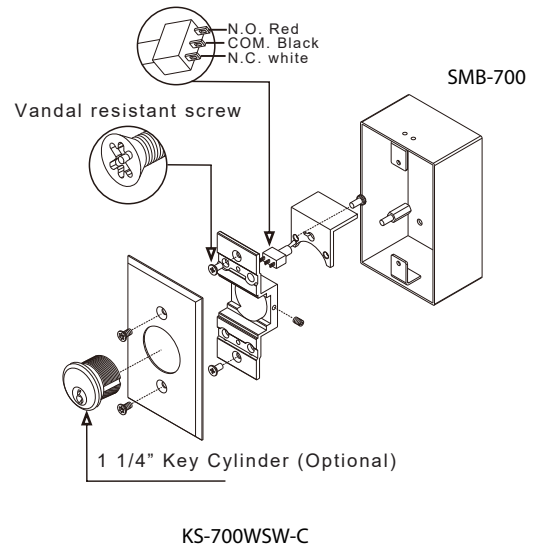

Single Gang General Purpose Key Switch

KS-500/ KS-700W/ KS-750/ KS-780/ KS-790 Series

General purpose key switch is a simple solution for mechanical override or reset in an access control system overall. The key switches can be used to control electric locks (both fail-safe or fail-secure), shut or activate security panels and or fire alarm control panels. It is also an emergency backup option in the case where the proximity readers are faulty. Our series are complete with both momentary and maintained options in mortise and surface mount installation.

Specifications

Models	KS-500	KS-700W	KS-700WW	KS-750	KS-750LD	KS-780	KS-780LD	KS-790	KS-790LD
Switch Contact	SPDT	SPDT		DPDT	SPDT	3PDT	DPDT	3PDT	DPDT
Contact Rating	16(4)A/ 250VAC	5A/125VAC		5A/125VAC		5A/125VAC		5A/125VAC	
Switch Type	Momentary	Momentary/Maintained (Please specify)		Maintained	Maintained	Maintained		Momentary	
Surface Housing	SMB-050	SMB-700		SMB-750		SMB-750		SMB-750	
Surface Mount	KS-500-S	KS-700WS	KS-700WSW	KS-750-S	KS-750LD-S	KS-780-S	KS-780LD-S	KS-790-S	KS-790LD-S
LED	-	-		-	Yes	-	Yes	-	Yes
LED Input	-	-	-	-	12~24VDC	-	12~24VDC	-	12~24VDC
Cylinder & Keys	KS-500-C KS-500-S-C	KS-700W-C KS-700WS-C	KS-700WW-C KS-700WSW-C	KS-750-C KS-750-S-C	KS-750LD-C KS-750LD-S-C	KS-780-C KS-780-S-C	KS-780LD-C KS-780LD-S-C	KS-790-C KS-790-S-C	KS-790LD-C KS-790LD-S-C
Cylinder Type	1"	1 1/4"		1"		1"		1"	
Faceplate Materials	Stainless Steel								
Dimensions	4 1/2" x 2 3/4" x 1 3/8" (114.5 x 70 x35 mm)								

Wiring Diagram

Maintained SPDT
KS-700W Series

Momentary SPDT
KS-500 & KS-700W Series

Standard Models (DPDT/3PDT)
KS-750 (DPDT) or KS-780/KS-790 (3PDT)

LD Models (SPDT/DPDT)
KS-750LD (SPDT) or KS-780LD/KS-790LD (DPDT)

KS-500 Series

KS-700W Series

KS-750/ KS-780/ KS-790 Series

Application

The connection for fail-safe Lock devices:

The connection for fail-secure Lock devices: