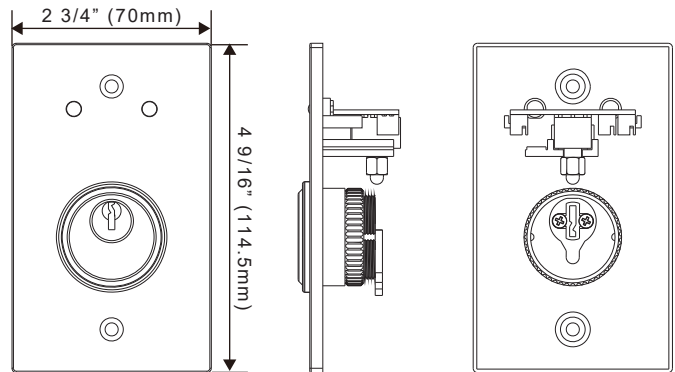

KS-750/ KS-780/ KS-790 Series