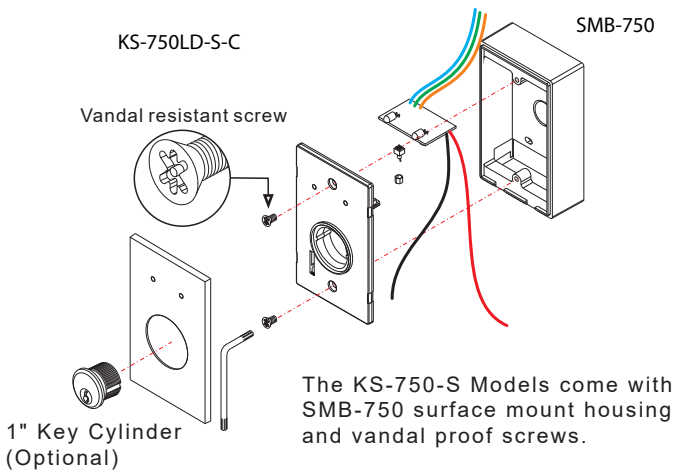

Single Gang General Purpose Key Switch

KS-500/ KS-700W/ KS-750/ KS-780/ KS-790 Series

General purpose key switch is a simple solution for mechanical override or reset in an access control system overall. The key switches can be used to control electric locks (both fail-safe or fail-secure), shut or activate security panels and or fire alarm control panels. It is also an emergency backup option in the case where the proximity readers are faulty. Our series are complete with both momentary and maintained options in mortise and surface mount installation.

Specifications

Models	KS-500	KS-700W	KS-700WW	KS-750	KS-750LD	KS-780	KS-780LD	KS-790	KS-790LD
Switch Contact	SPDT	SPDT		DPDT	SPDT	3PDT	DPDT	3PDT	DPDT
Contact Rating	16(4)A/ 250VAC	5A/125VAC		5A/125VAC		5A/125VAC		5A/125VAC	
Switch Type	Momentary	Momentary/Maintained (Please specify)		Maintained	Maintained	Maintained		Momentary	
Surface Housing	SMB-050	SMB-700		SMB-750		SMB-750		SMB-750	
Surface Mount	KS-500-S	KS-700WS	KS-700WSW	KS-750-S	KS-750LD-S	KS-780-S	KS-780LD-S	KS-790-S	KS-790LD-S
LED	-	-		-	Yes	-	Yes	-	Yes
LED Input	-	-	-	-	12~24VDC	-	12~24VDC	-	12~24VDC
Cylinder & Keys	KS-500-C KS-500-S-C	KS-700W-C KS-700WS-C	KS-700WW-C KS-700WSW-C	KS-750-C KS-750-S-C	KS-750LD-C KS-750LD-S-C	KS-780-C KS-780-S-C	KS-780LD-C KS-780LD-S-C	KS-790-C KS-790-S-C	KS-790LD-C KS-790LD-S-C
Cylinder Type	1"	1 1/4"		1"		1"		1"	
Faceplate Materials	Stainless Steel								
Dimensions	4 1/2" x 2 3/4" x 1 3/8" (114.5 x 70 x35 mm)								

Wiring Diagram

Maintained SPDT
KS-700W Series

Momentary SPDT
KS-500 & KS-700W Series

Standard Models (DPDT/3PDT)
KS-750 (DPDT) or KS-780/KS-790 (3PDT)

LD Models (SPDT/DPDT)
KS-750LD (SPDT) or KS-780LD/KS-790LD (DPDT)

KS-500 Series

KS-700W Series

KS-750/ KS-780/ KS-790 Series

Application

The connection for fail-safe Lock devices:

The connection for fail-secure Lock devices: