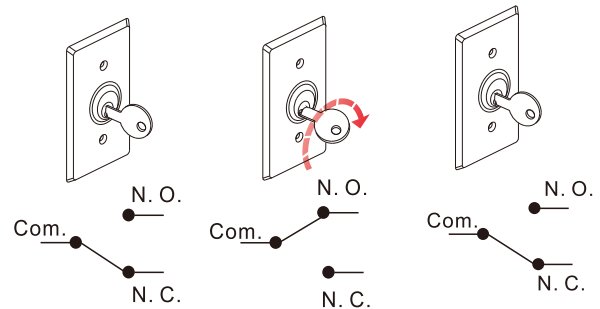

Momentary SPDT
KS-500 & KS-700W Series