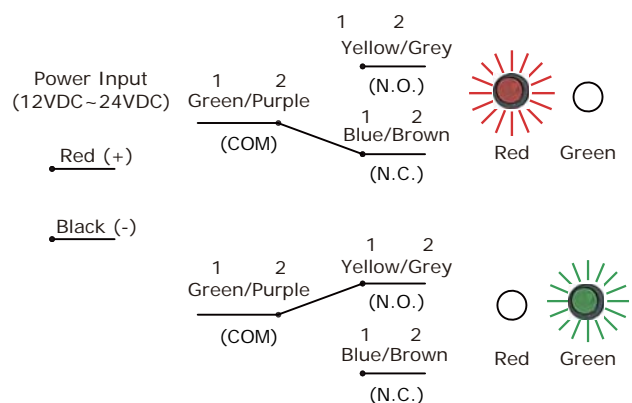

Wiring Diagram

Maintained SPDT
KS-700W Series

Momentary SPDT
KS-500 & KS-700W Series

Standard Models (DPDT/3PDT)
KS-750 (DPDT) or KS-780/KS-790 (3PDT)

LD Models (SPDT/DPDT)
KS-750LD (SPDT) or KS-780LD/KS-790LD (DPDT)