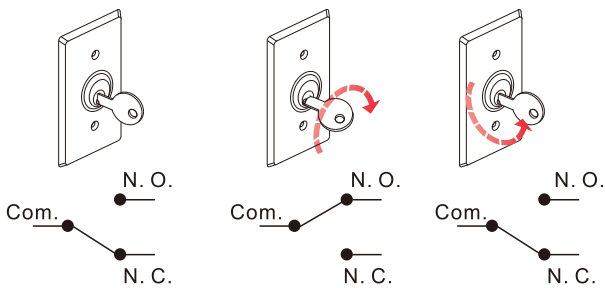

Specifications

Models	KS-500	KS-700W	KS-700WW	KS-750	KS-750LD	KS-780	KS-780LD	KS-790	KS-790LD
Switch Contact	SPDT	SPDT		DPDT	SPDT	3PDT	DPDT	3PDT	DPDT
Contact Rating	16(4)A/ 250VAC	5A/125VAC		5A/125VAC		5A/125VAC		5A/125VAC	
Switch Type	Momentary	Momentary/Maintained (Please specify)		Maintained	Maintained	Maintained		Momentary	
Surface Housing	SMB-050	SMB-700		SMB-750		SMB-750		SMB-750	
Surface Mount	KS-500-S	KS-700WS	KS-700WSW	KS-750-S	KS-750LD-S	KS-780-S	KS-780LD-S	KS-790-S	KS-790LD-S
LED	-	-		-	Yes	-	Yes	-	Yes
LED Input	-	-	-	-	12~24VDC	-	12~24VDC	-	12~24VDC
Cylinder & Keys	KS-500-C KS-500-S-C	KS-700W-C KS-700WS-C	KS-700WW-C KS-700WSW-C	KS-750-C KS-750-S-C	KS-750LD-C KS-750LD-S-C	KS-780-C KS-780-S-C	KS-780LD-C KS-780LD-S-C	KS-790-C KS-790-S-C	KS-790LD-C KS-790LD-S-C
Cylinder Type	1"	1 1/4"		1"		1"		1"	
Faceplate Materials	Stainless Steel								
Dimensions	4 1/2" x 2 3/4" x 1 3/8" (114.5 x 70 x35 mm)								

Wiring Diagram

Maintained SPDT
KS-700W Series