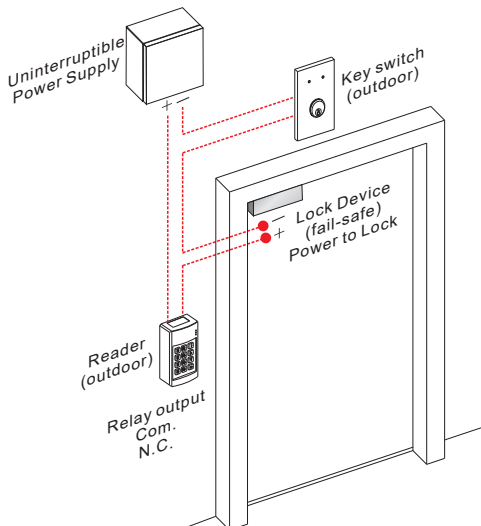

Single Gang General Purpose Key Switch

KS-500/ KS-700W/ KS-750/ KS-780/ KS-790 Series

General purpose key switch is a simple solution for mechanical override or reset in an access control system overall. The key switches can be used to control electric locks (both fail-safe or fail-secure), shut or activate security panels and or fire alarm control panels. It is also an emergency backup option in the case where the proximity readers are faulty. Our series are complete with both momentary and maintained options in mortise and surface mount installation.

Specifications

Models	KS-500	KS-700W	KS-700WW	KS-750	KS-750LD	KS-780	KS-780LD	KS-790	KS-790LD
Switch Contact	SPDT	SPDT		DPDT	SPDT	3PDT	DPDT	3PDT	DPDT
Contact Rating	16(4)A/ 250VAC	5A/125VAC		5A/125VAC		5A/125VAC		5A/125VAC	
Switch Type	Momentary	Momentary/Maintained (Please specify)		Maintained	Maintained	Maintained		Momentary	
Surface Housing	SMB-050	SMB-700		SMB-750		SMB-750		SMB-750	
Surface Mount	KS-500-S	KS-700WS	KS-700WSW	KS-750-S	KS-750LD-S	KS-780-S	KS-780LD-S	KS-790-S	KS-790LD-S
LED	-	-		-	Yes	-	Yes	-	Yes
LED Input	-	-	-	-	12~24VDC	-	12~24VDC	-	12~24VDC
Cylinder & Keys	KS-500-C KS-500-S-C	KS-700W-C KS-700WS-C	KS-700WW-C KS-700WSW-C	KS-750-C KS-750-S-C	KS-750LD-C KS-750LD-S-C	KS-780-C KS-780-S-C	KS-780LD-C KS-780LD-S-C	KS-790-C KS-790-S-C	KS-790LD-C KS-790LD-S-C
Cylinder Type	1"	1 1/4"		1"		1"		1"	
Faceplate Materials	Stainless Steel								
Dimensions	4 1/2" x 2 3/4" x 1 3/8" (114.5 x 70 x35 mm)								

KS-500 Series

KS-700W Series

KS-750/ KS-780/ KS-790 Series

Application

The connection for fail-safe Lock devices:

The connection for fail-secure Lock devices: