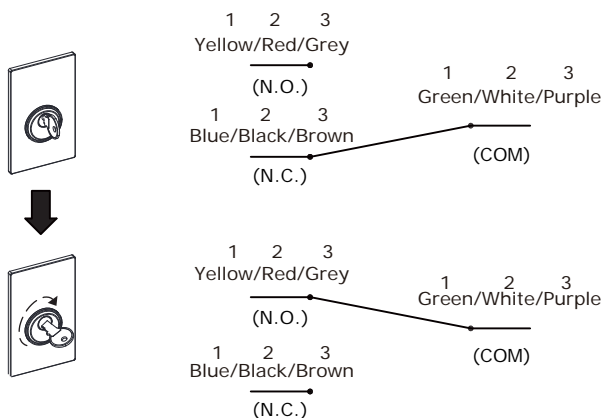

Wiring Diagram

Maintained SPDT
KS-700W Series

Momentary SPDT
KS-500 & KS-700W Series

Standard Models (DPDT/3PDT)
KS-750 (DPDT) or KS-780/KS-790 (3PDT)

LD Models (SPDT/DPDT)
KS-750LD (SPDT) or KS-780LD/KS-790LD (DPDT)