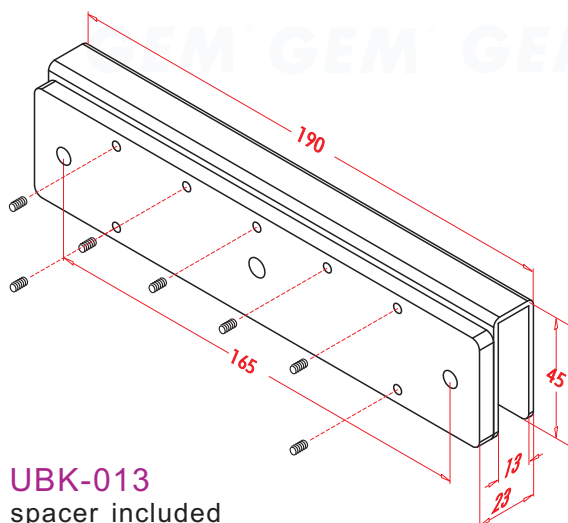

■ For Midi(800 lbs) and Mini(600 lbs) series magnet.

Out-swing glass door
(Frameless Jamb)

UBK-013 contains a spacer to adjust
For 10~12mm thickness of glass door

Double action glass door
(Frameless Jamb)
(Change to Out-swing)

UBK-013
spacer included