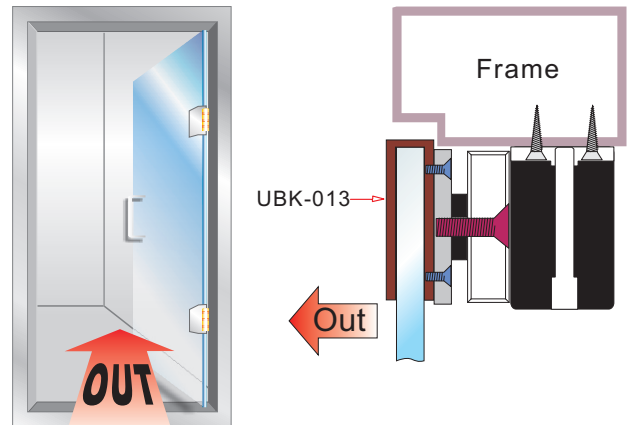

■ For Midi(800 lbs) and Mini(600 lbs) series magnet.

Out-swing glass door
(Frameless Jamb)

UBK-013 contains a spacer to adjust
For 10~12mm thickness of glass door

Double action glass door
(Frameless Jamb)
(Change to Out-swing)

UBK-013
spacer included