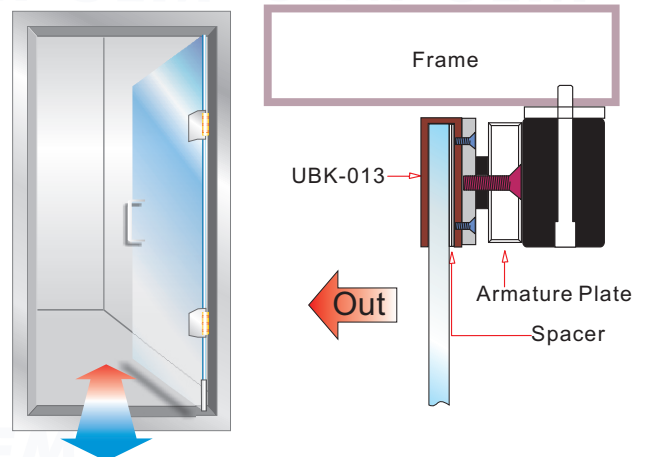

■ For Midi(800 lbs) and Mini(600 lbs) series magnet.

Out-swing glass door
(Frameless Jamb)

UBK-013 contains a spacer to adjust
For 10~12mm thickness of glass door

Double action glass door
(Frameless Jamb)
(Change to Out-swing)

UBK-013
spacer included