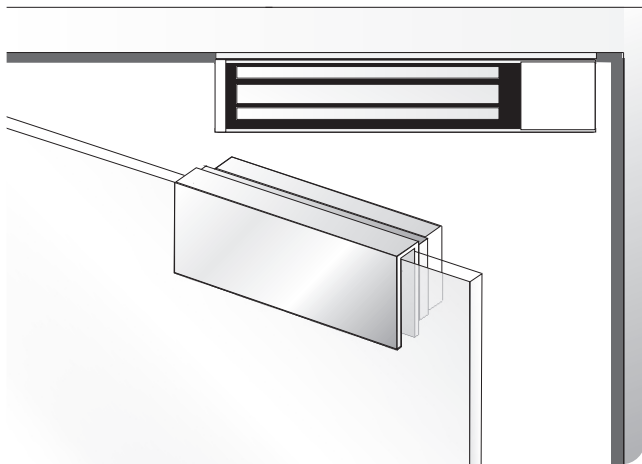

■ For Midi(800 lbs) and Mini(600 lbs) series magnet.

Out-swing glass door
(Frameless Jamb)

UBK-013 contains a spacer to adjust
For 10~12mm thickness of glass door

Double action glass door
(Frameless Jamb)
(Change to Out-swing)

UBK-013
spacer included