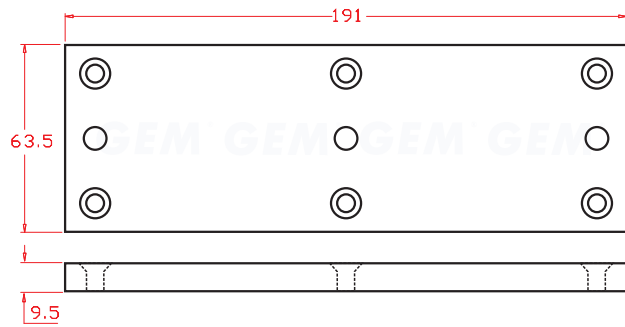

**500BP**  
For Standard series magnet

Unit:mm

**300BP**  
For Mini series magnet

Unit:mm

The bracket is installed on wooden doors or thick doors for armature plate.

**GIANNI INDUSTRIES, INC.**