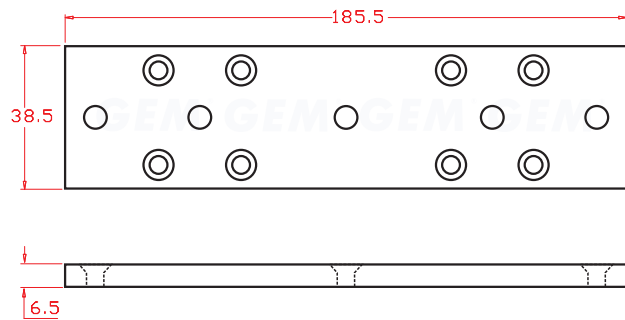

**500BP**  
For Standard series magnet

Unit:mm

**300BP**  
For Mini series magnet

Unit:mm

The bracket is installed on wooden doors or thick doors for armature plate.

**GIANNI INDUSTRIES, INC.**