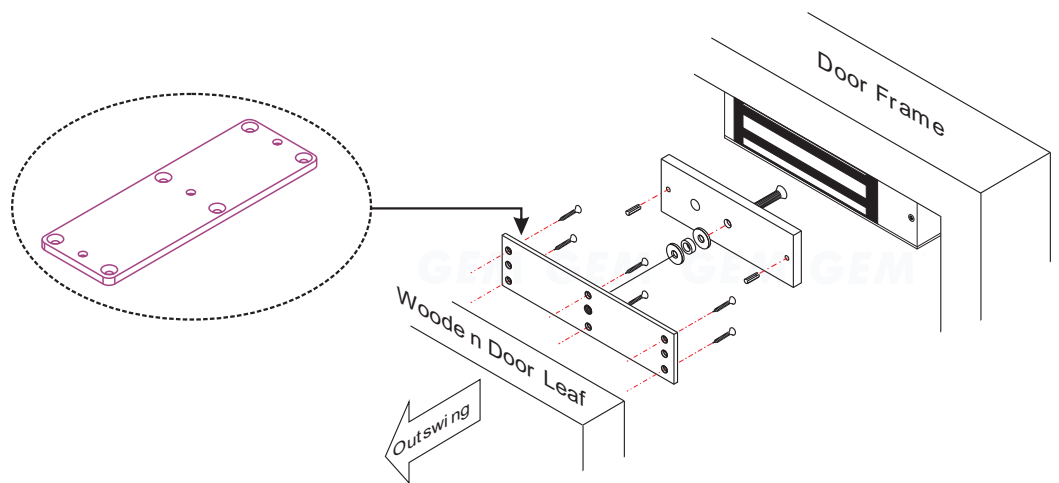

**500BP**  
For Standard series magnet

Unit:mm

**300BP**  
For Mini series magnet

Unit:mm

The bracket is installed on wooden doors or thick doors for armature plate.

**GIANNI INDUSTRIES, INC.**