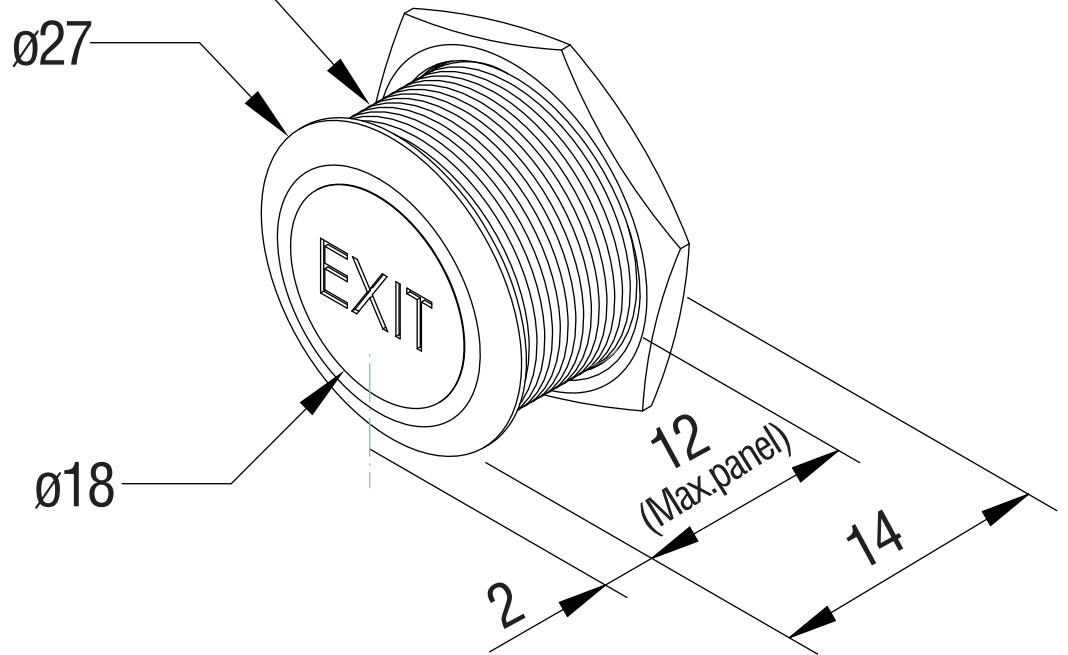

Dimension

SWH-25WF-01E

Mounting diameter:25mm

All dimensions in mm