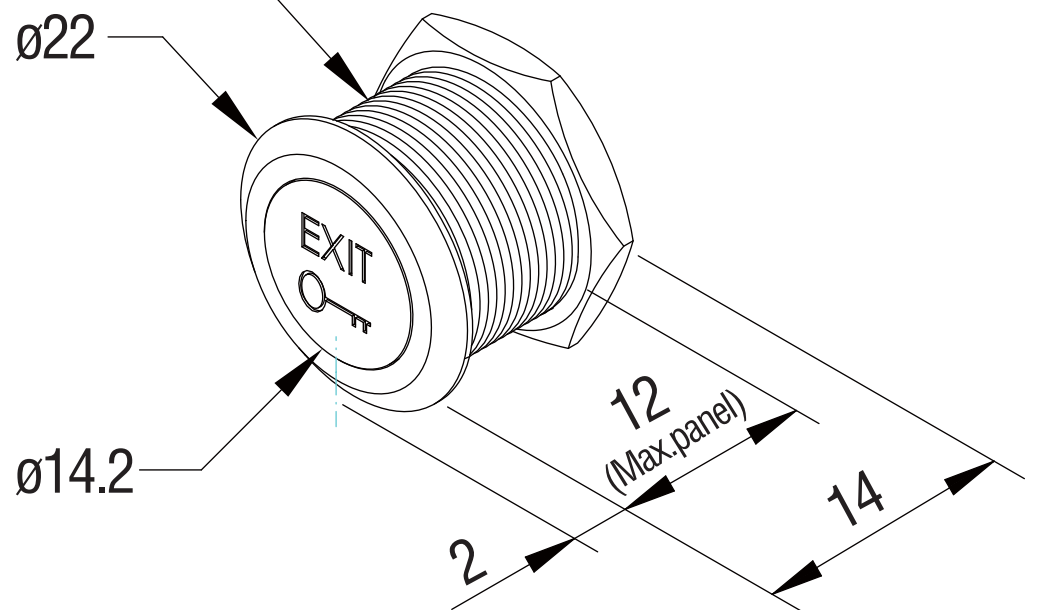

# Dimension

**SWH-19WF-01KE**

*Mounting diameter: 19mm*

All dimensions in mm