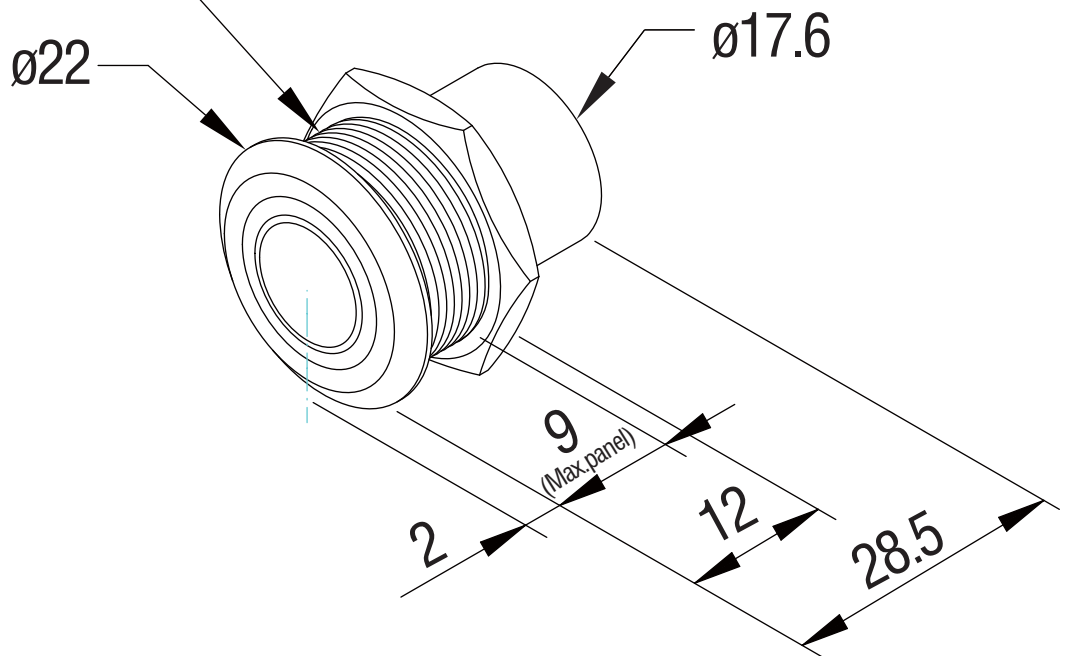

# Dimension

**SWH-19IR-01RG**

*Mounting diameter: 19mm*

All dimensions in mm