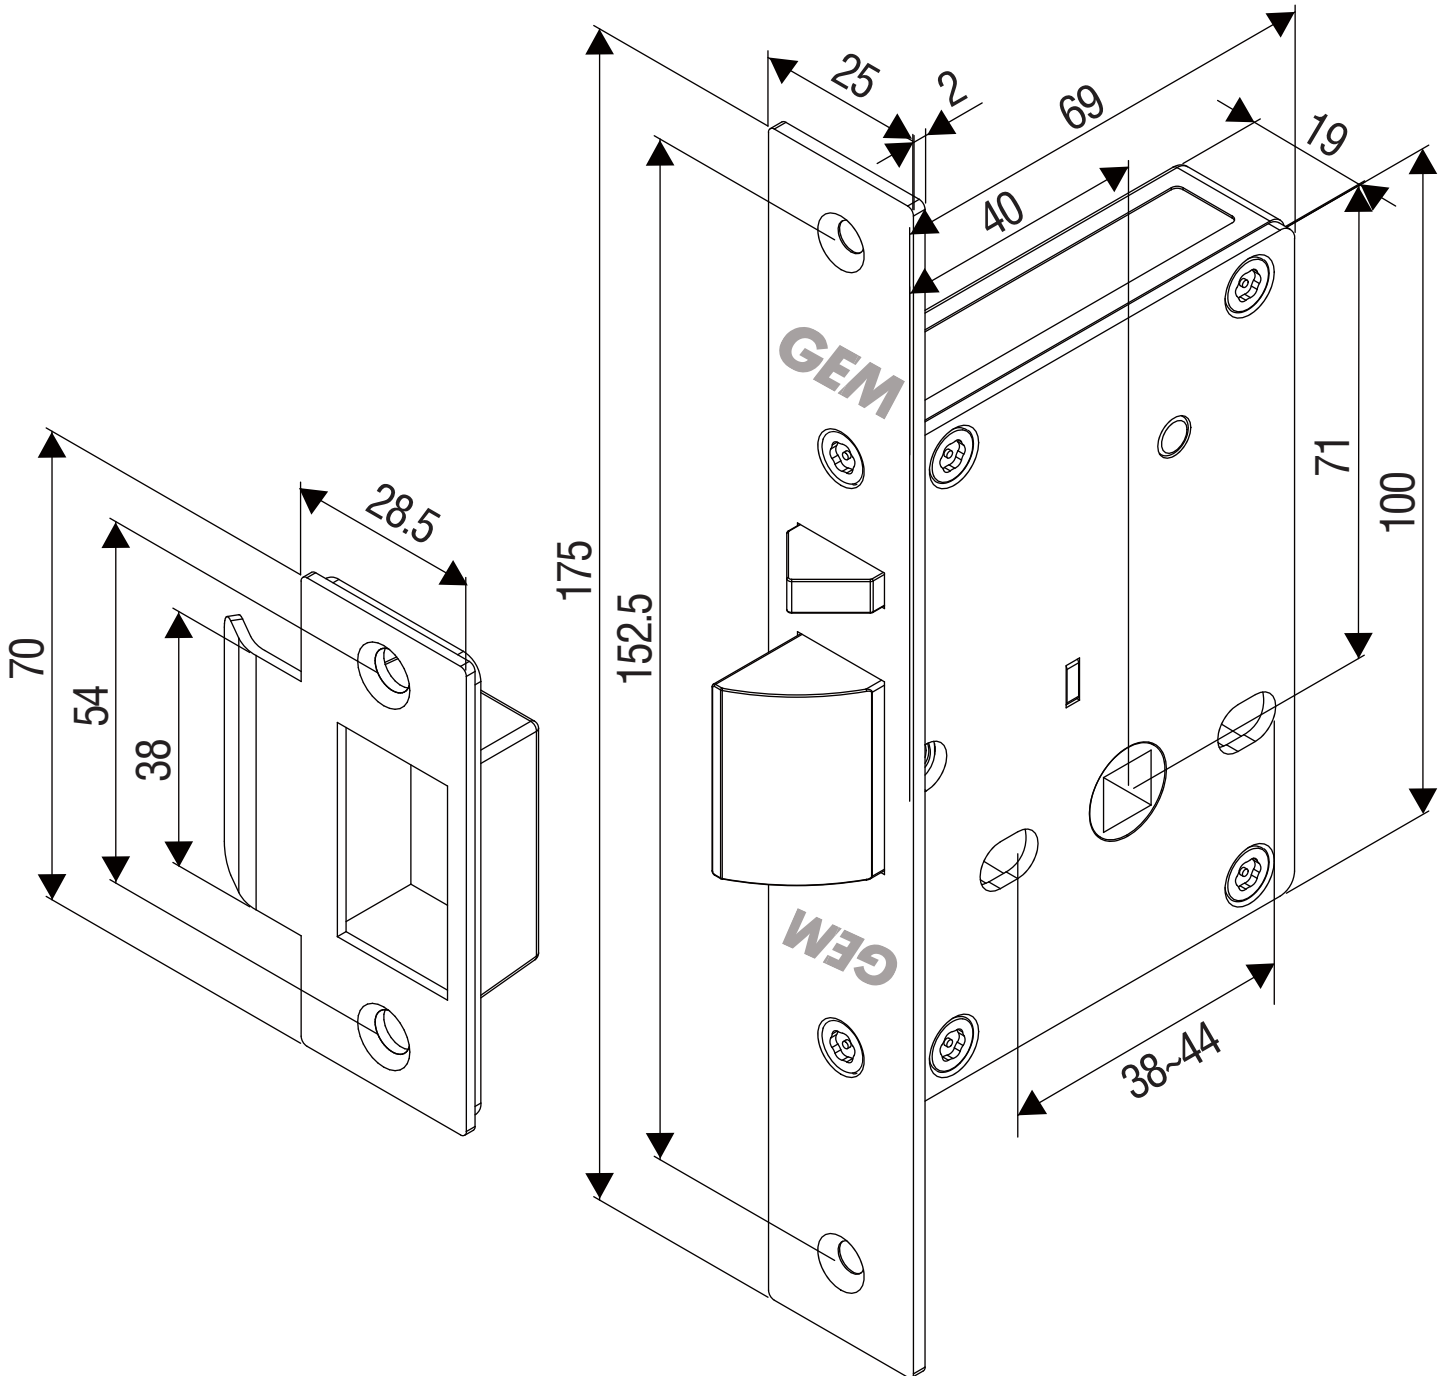

Dimension

LS-3500/3600 (Backset:40mm)

All dimensions in mm