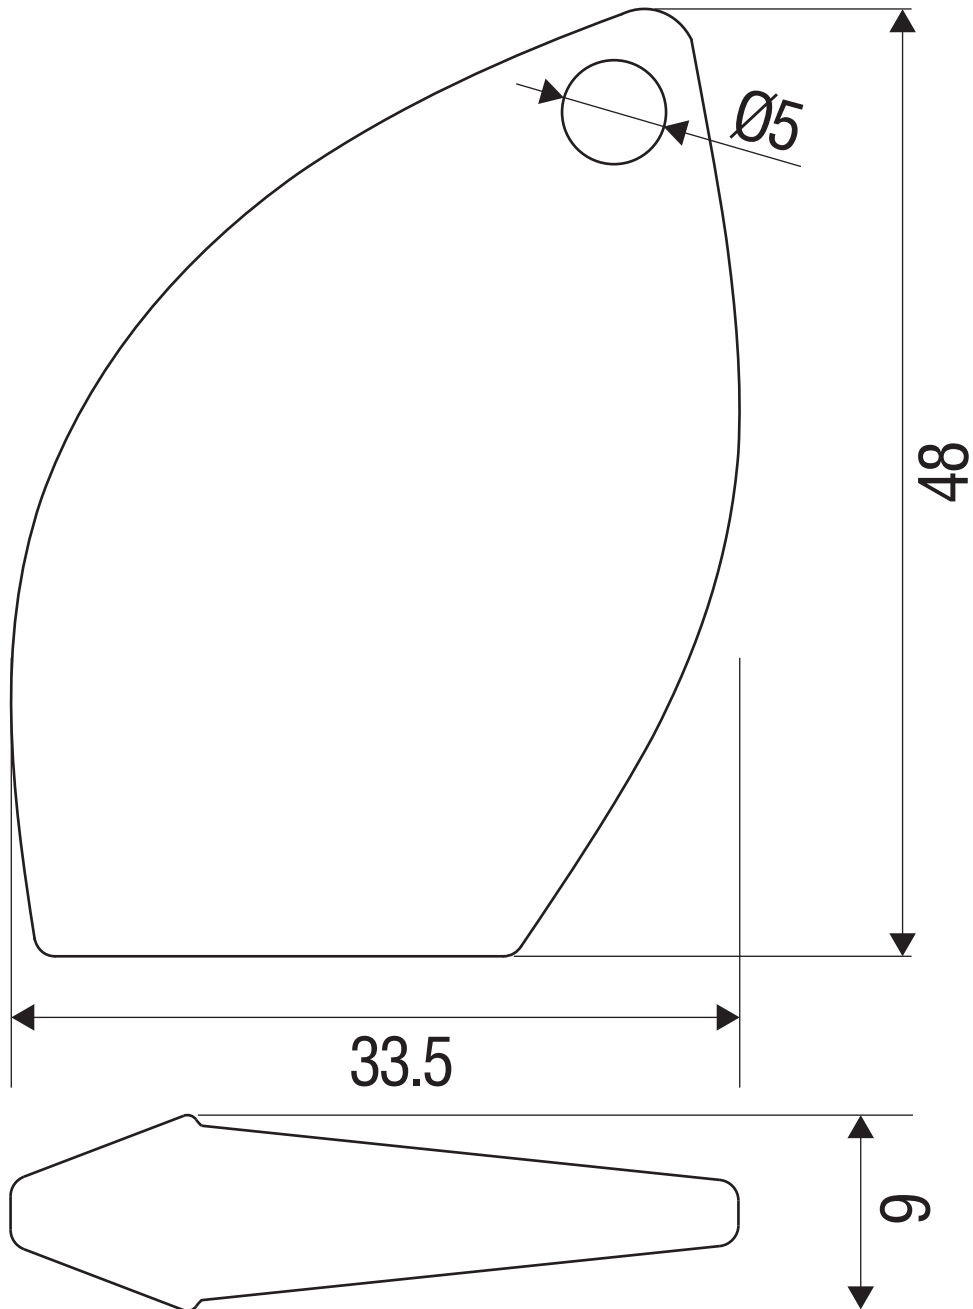

Dimension

KT-17-BL-KEYPROX/KT-17-RE-KEYPROX

All dimensions in mm