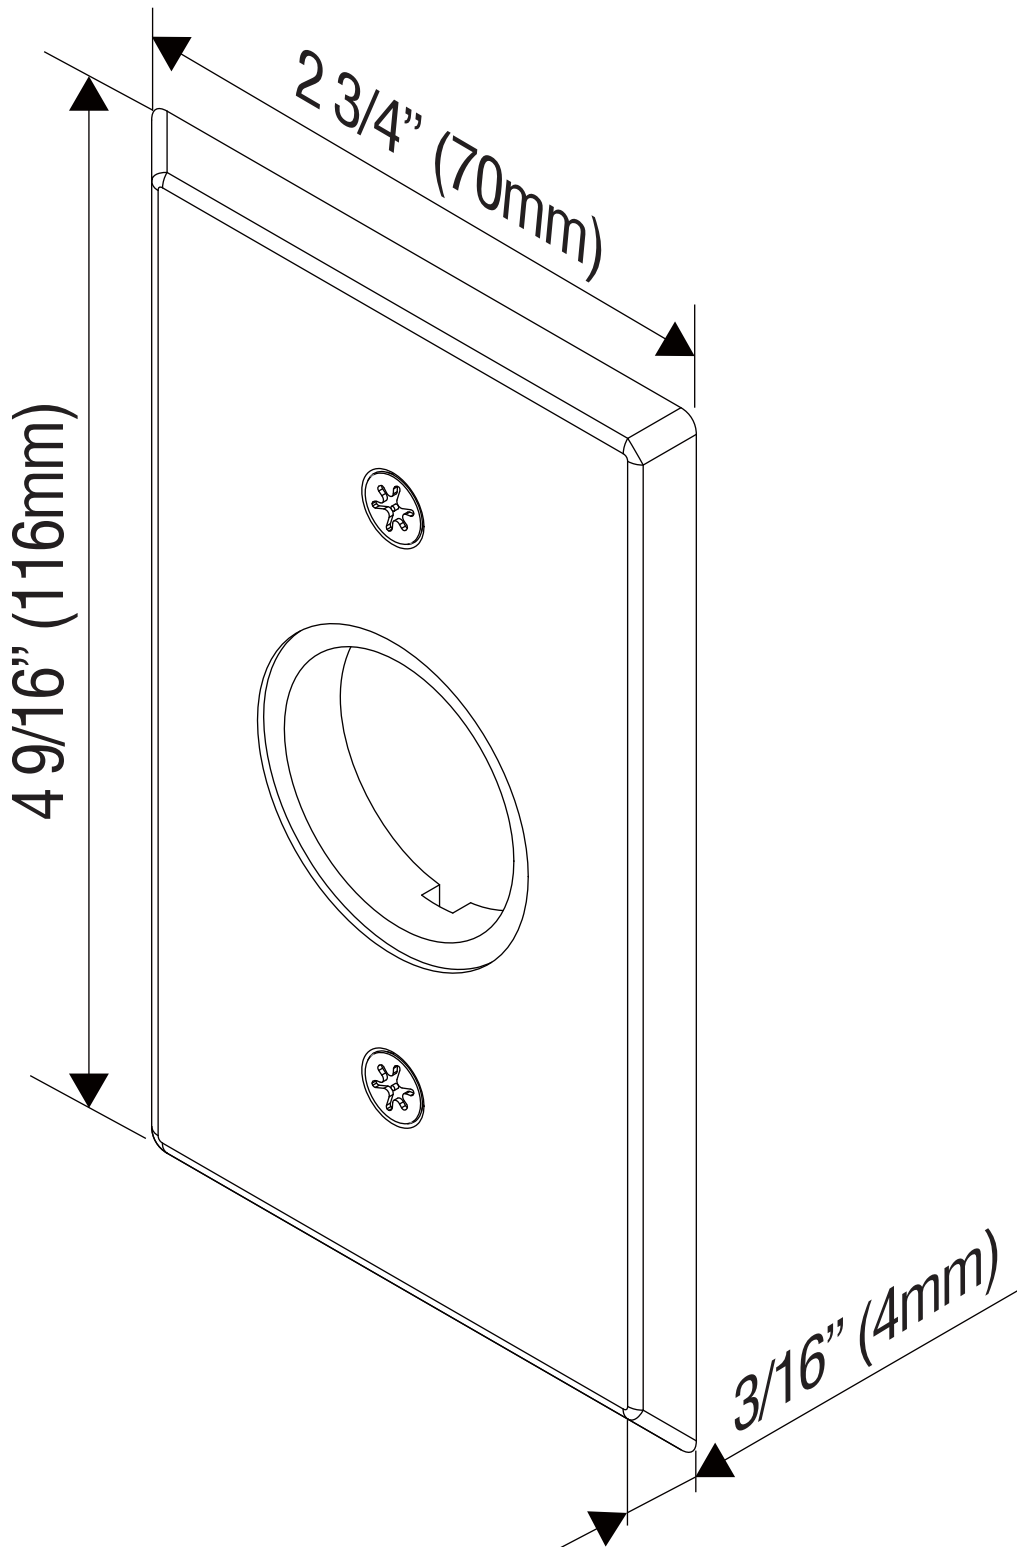

Dimension

KS-700W

All dimensions in mm