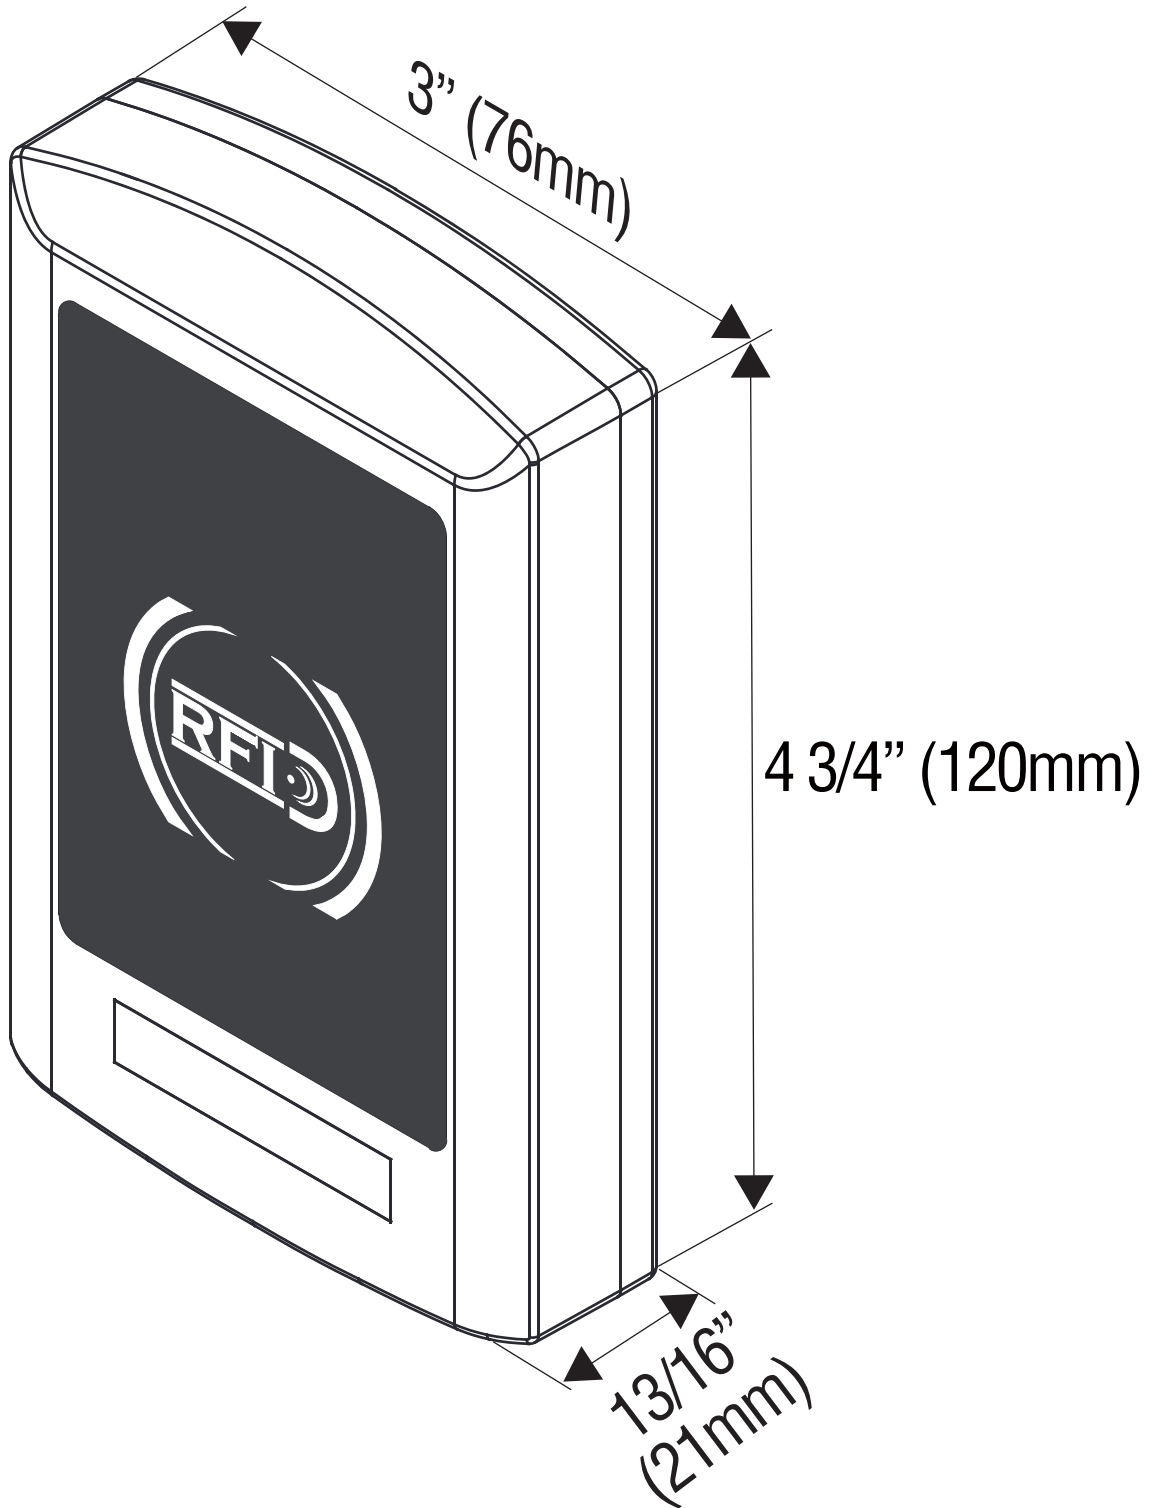

Dimension

DG-365 Plus

All dimensions in mm