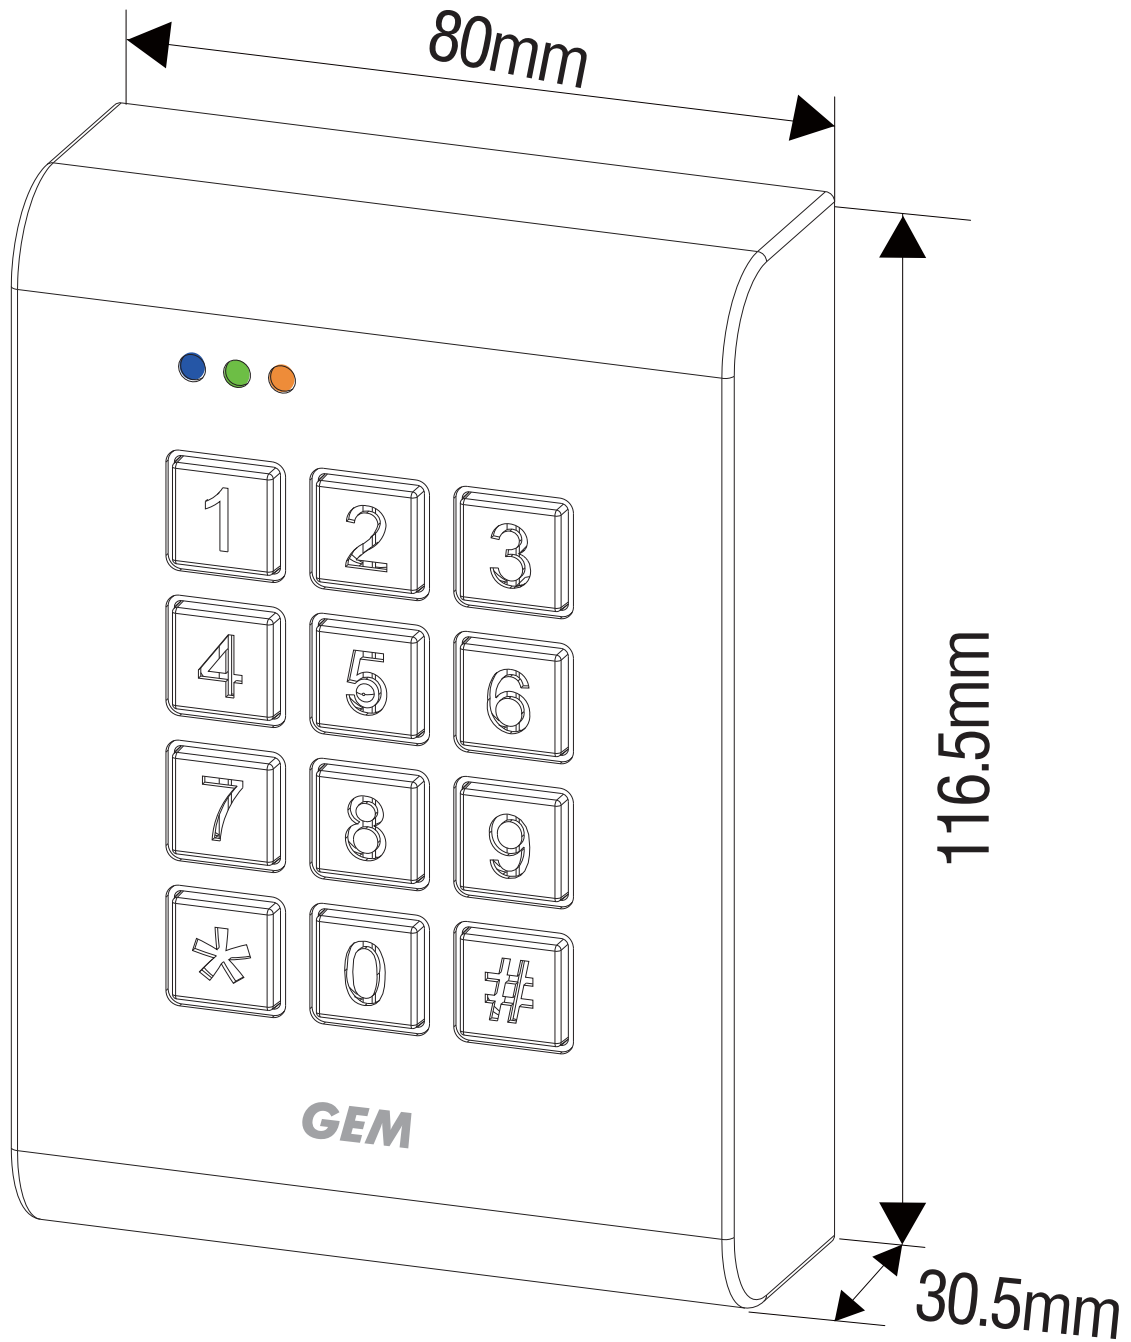

Dimension

DG-25LD

All dimensions in mm