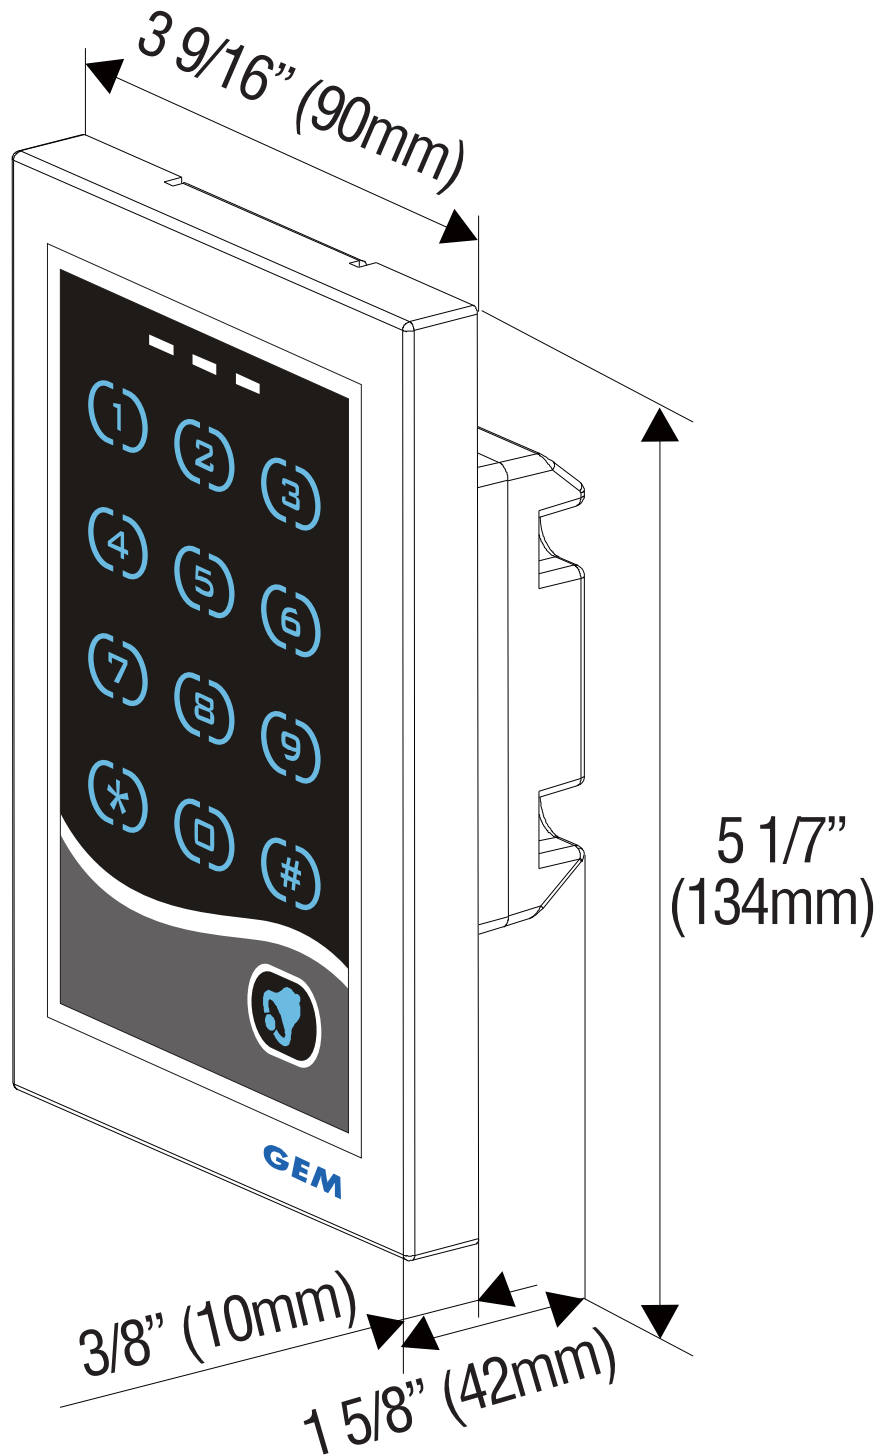

Dimension

DG-195

All dimensions in mm