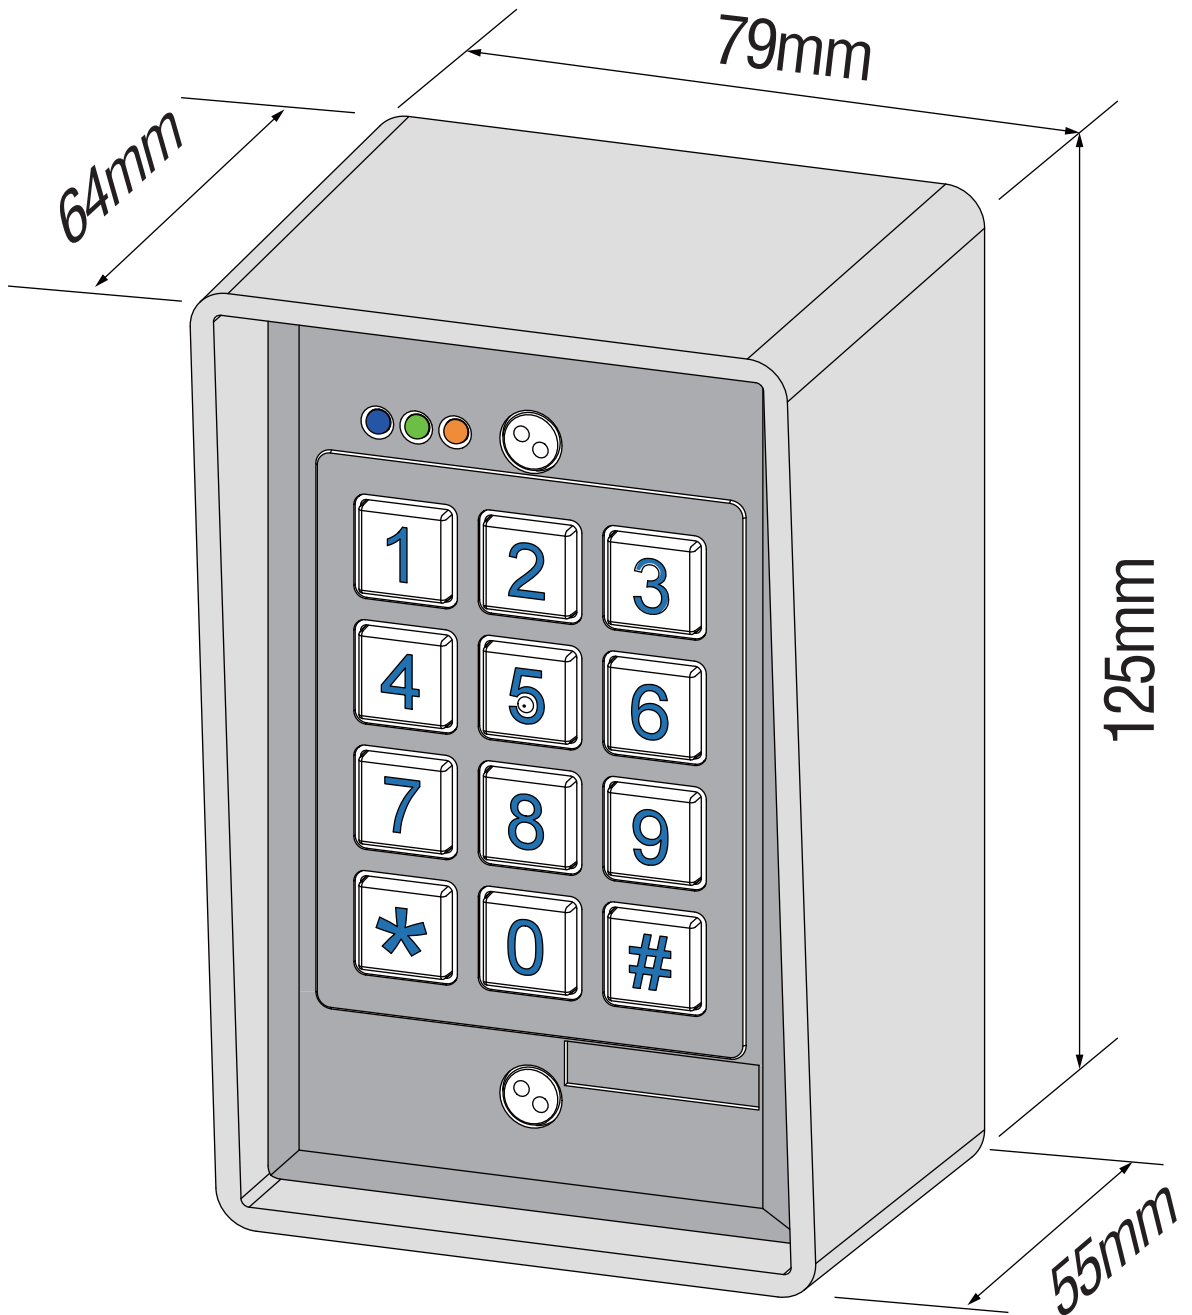

Dimension

DG-15LD

All dimensions in mm