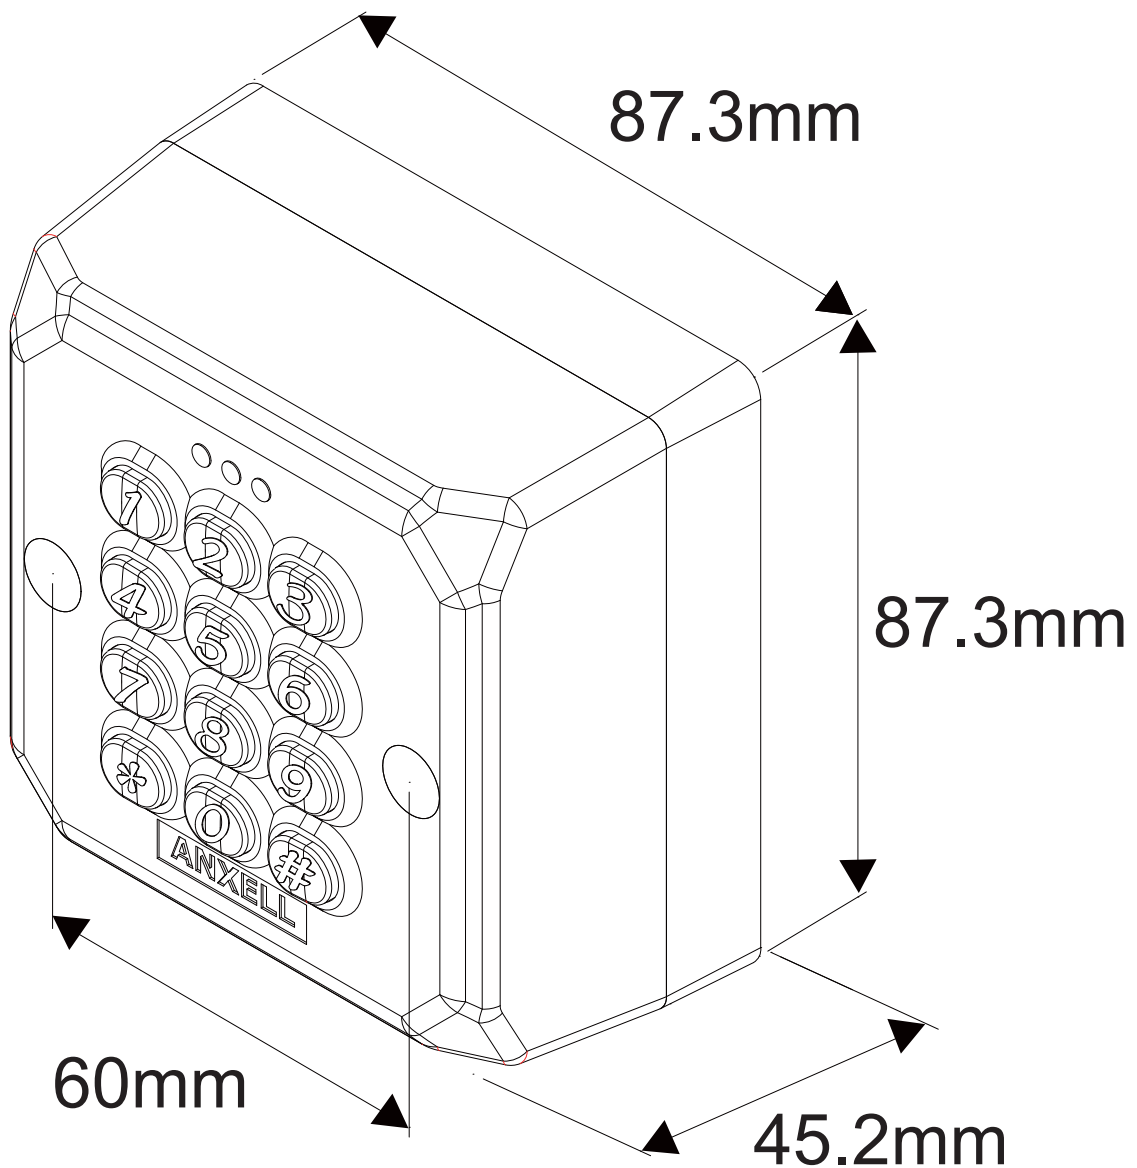

Dimension

DG-130L

All dimensions in mm