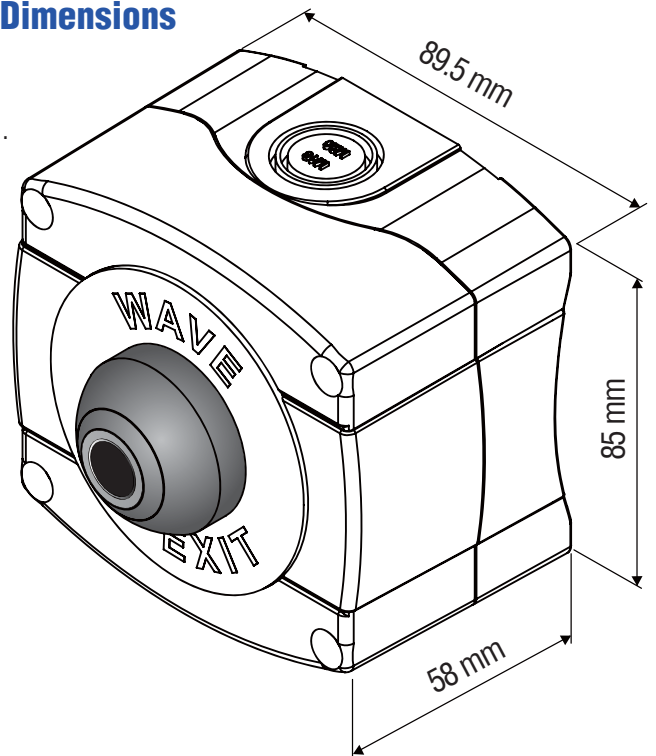

Weatherproof IR Sense Exit Button

RTS-950

The RTS-950 adopts NEMA 4X rated enclosure and ensures strength and durability in indoor and outdoor environment. In the case of negative pressure or vacuum, dust and moisture easily pass through the enclosure. The NEMA 4X rated enclosure protects the internal electronics from windblown dust and rain.

Dimensions

Specifications

- Operating Voltage: 12~24VDC
- Current Draw:
Pull in 40mA/12VDC; Holding 30mA/12VDC
Pull in 50mA/24VDC; Holding 25mA/24VDC
- Relay Rating: 1A/30VDC maximum
- Operating Temperature: -10~+70°C
- Ambient Humidity: 5~95%
- Dual LED, illuminated sensor indicates status:
Standby (Red), Active (Green)
- Sensor range: 120mm max.
- Output Time: 0~20 seconds, toggle
*Toggle: turn all the way clockwise
- Ingress Protection Rating: IP65
- NEMA Rating: 4/4x/13